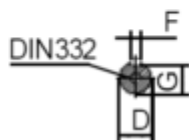

Data Sheet

Article number: 25030150022501

Description: Kleedrive T3C 132M3-2 15.0KW 2800 rpm
3x400/690V 50HZ IP55 B14 Eff=91,9%

Measures

AA = 263	K = Ø12	TBW = 134
AC = Ø259	L = 5005	
AD = 332	M = 165	
D = Ø38	N = 130	
E = 80	P = 200	
F = 10	S = 3.5	
G = 33	TBH = 134	
HD = 200	TBS = 61.5	