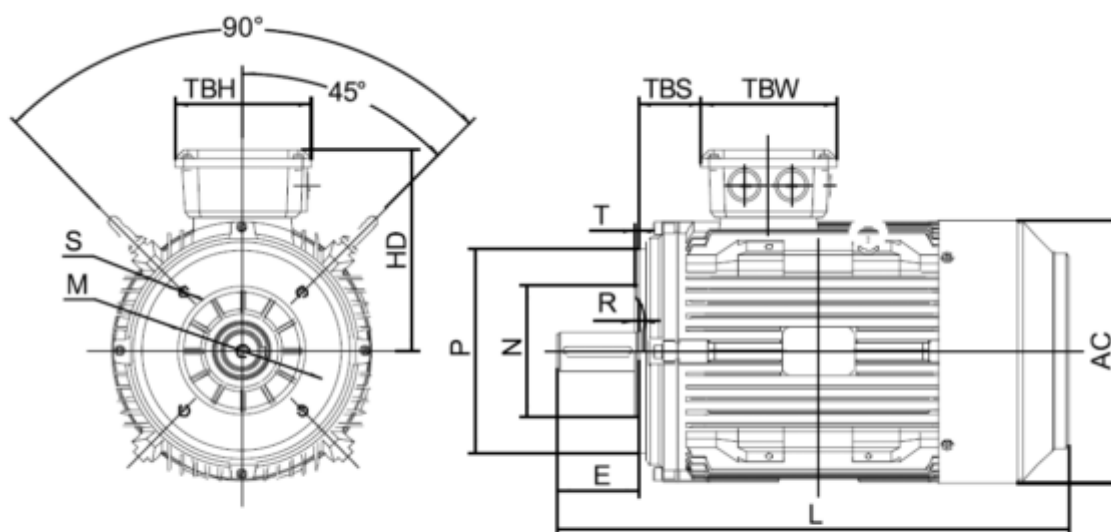

Data Sheet

Article number: 25030150022501

Description: Kleedrive T3C 132M3-2 15.0KW 2800 rpm
3x400/690V 50HZ IP55 B14 Eff=91,9%

Measures

AA = 263	K = Ø12	TBW = 134
AC = Ø259	L = 5005	
AD = 332	M = 165	
D = Ø38	N = 130	
E = 80	P = 200	
F = 10	S = 3.5	
G = 33	TBH = 134	
HD = 200	TBS = 61.5	